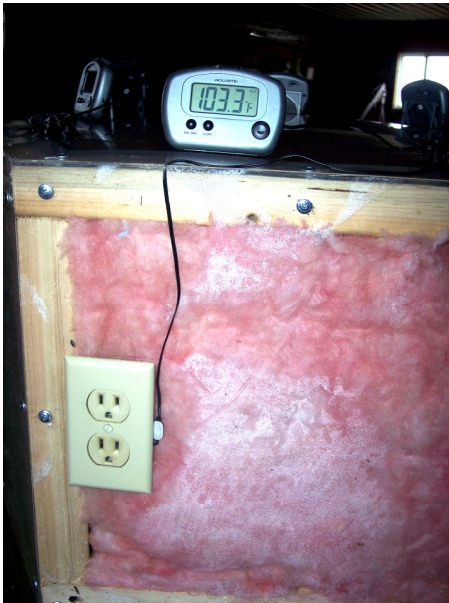

Spray Foam
Insulation for Residential,
Commercial and Industrial Buildings

3226 Wabash Rd.
Fort Recovery, OH 45846

419-852-1390

fortkampfoam@hotmail.com

All 5 sides of this insulation box have the *same R-value*. The inside of the box is being heated with an ACE heat gun on the low setting. The thermometers show how much of the heat travels through the insulation to the outside of the wall.

Fiberglass

Cellulose

Flash & Batt

Thin layer of 2 lb foam
with fiberglass over it

1/2 lb. Open Cell Foam

2 lb. Closed Cell Foam